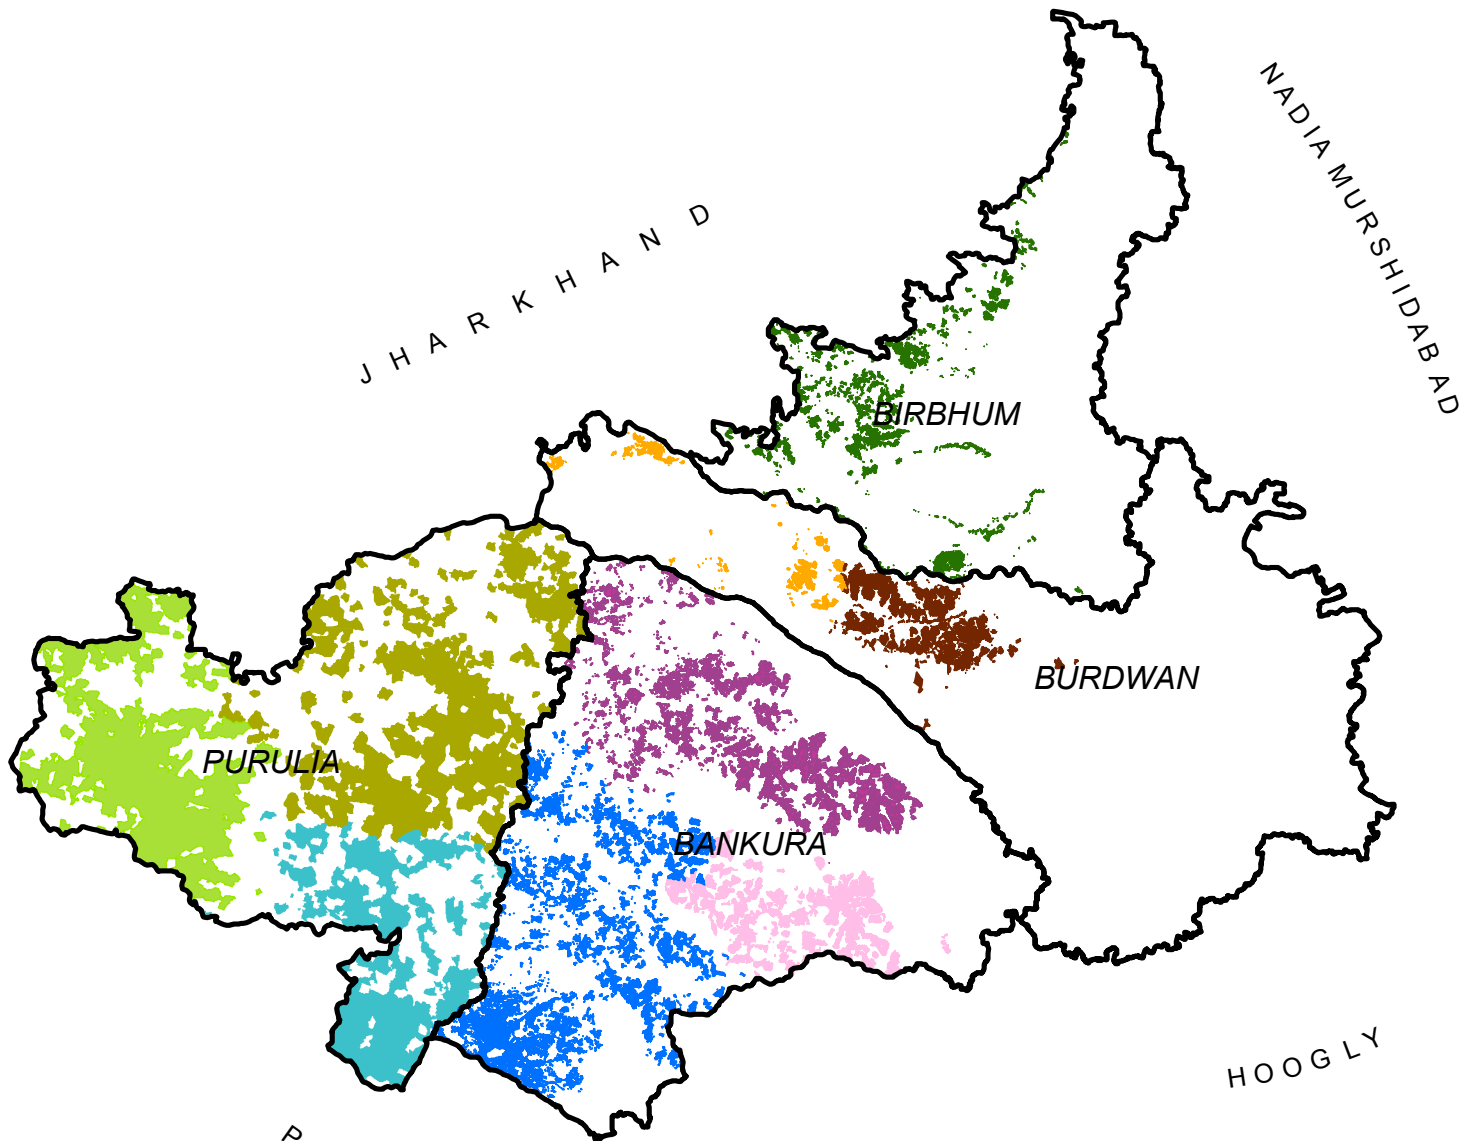

WORKING PLAN SOUTH - II (JURISDICTION)

RF= 1:1,451,378

Legend for Features

 DISTRICT BOUNDARY

FOREST DIVISIONS

-  BIRBHUM
-  BURDWAN
-  DURGAPUR
-  BANKURA NORTH
-  BANKURA SOUTH
-  PANCHET
-  PURULIA
-  KSC NORTH
-  KSC SOUTH
-  HOWRAH SF