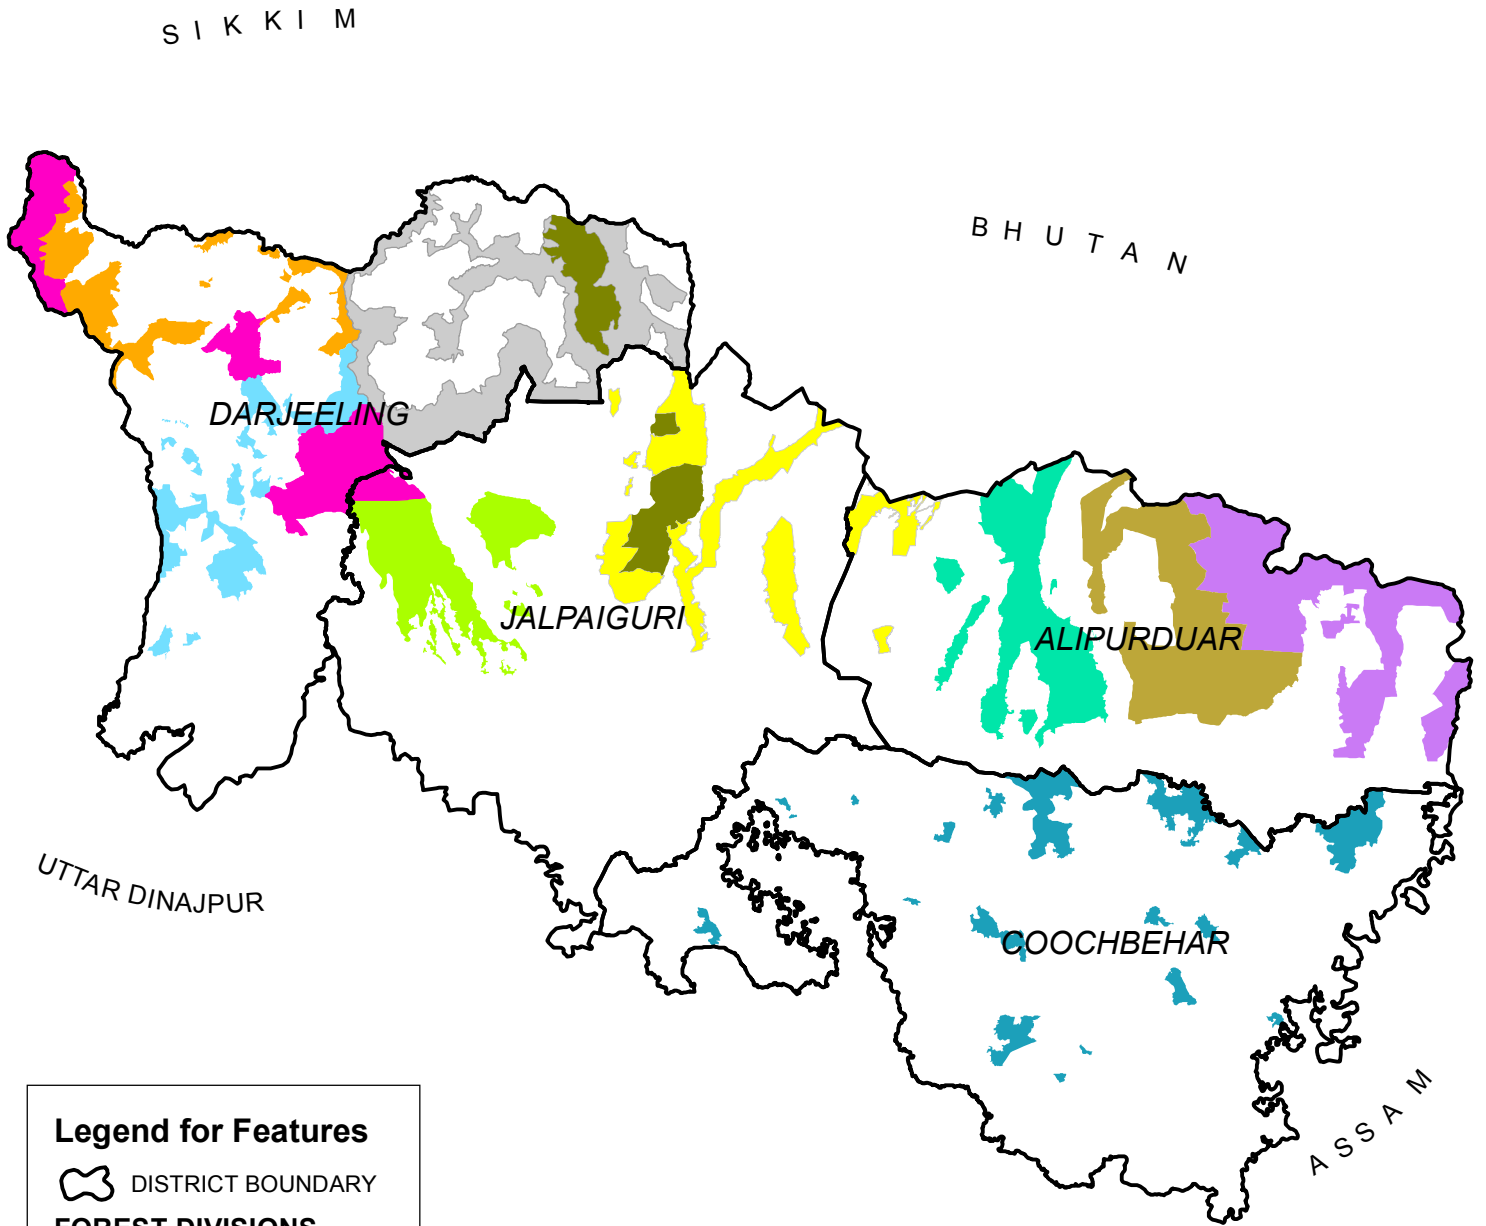

WORKING PLAN NORTH (JURISDICTION)

RF= 1:978,480

Legend for Features

 DISTRICT BOUNDARY

FOREST DIVISIONS

 DARJEELING WILDLIFE

 DARJEELING

 KURSEONG

 KALIMPONG

 GORUMARA WILDLIFE

 BAIKUNTHAPUR

 JALPAIGURI

 JALDAPARA WILDLIFE

 BTR EAST

 BTR WEST

 COOCHBEHAR